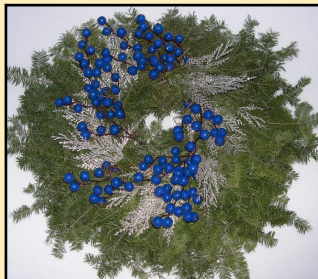

Have a... BlueBerry Merry Christmas Wreath - NEW!

18" wreath with fresh cut balsam, silver accents and blue berry stems.

Boughs n' Branches Wreath

20" wreath with fresh mixed greens, natural twigs, and red berry branches; creating a wild, trendy look.